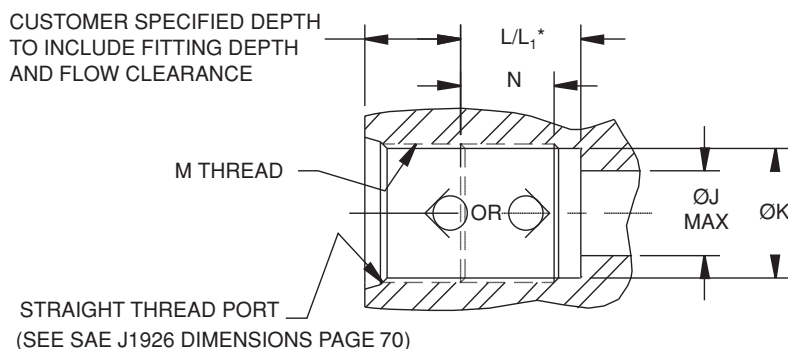

## ORDERING INFORMATION

Inserta Products, Inc.  
Blue Bell, Pa. 19422

CHECK CARRIER  
THREAD-IN  
TYPE

CARRIER TYPE	VALVE SIZE	D DIA.	B	B₁*	T	THREAD SIZE UNRF/UNR-2A	HEX SIZE
ICC-A-06	02	.494	.688	.884	.44	9/16-18	5/32
ICC-A-08	04	.673	.750	1.025	.50	3/4-16	7/32
ICC-A-10	06	.787	.875	1.072	.56	7/8-14	5/16
ICC-A-12	08	.963	.984	1.142	.69	1 1/16-12	7/16
ICC-A-16	12	1.210	1.142	1.456	.75	1 5/16-12	5/8
ICC-A-20	16	1.535	1.366	1.800	.88	1 5/8-12	3/4
ICC-A-24	20	1.769	2.020	2.800	1.25	1 7/8-12	1 1/16
ICC-A-32	24	2.391	2.392	2.886	1.63	2 1/2-12	1 1/4

MACHINED CAVITY DIMENSIONS								TIGHTENING TORQUE (ft-lbs)
CARRIER TYPE	VALVE SIZE	J DIA. MAX.	K DIA. +.000 -0.005	L ±.010	L₁* ±.010	N ±.03	M THREAD SIZE UNF/UN-2B	
ICC-A-06	02	.157	.508	.688	.884	.53	9/16-18	6-8
ICC-A-08	04	.236	.689	.750	1.025	.59	3/4-16	12-16
ICC-A-10	06	.315	.804	.875	1.072	.66	7/8-14	26-30
ICC-A-12	08	.433	.978	.984	1.142	.78	1 1/16-12	55-60
ICC-A-16	12	.591	1.228	1.142	1.456	.88	1 5/16-12	115-120
ICC-A-20	16	.787	1.541	1.366	1.800	1.00	1 5/8-12	180-185
ICC-A-24	20	1.031	1.798	1.909	2.688	1.38	1 7/8-12	250-260
ICC-A-32	24	1.250	2.416	2.392	2.886	1.75	2 1/2-12	325-335