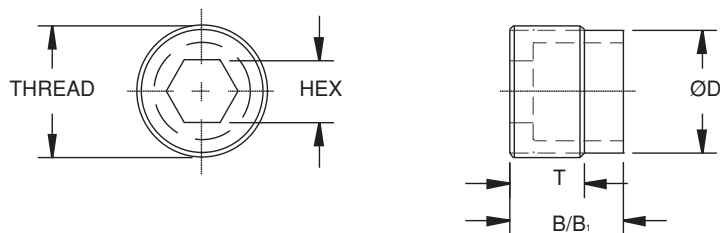

The INSERTA® ICS Check Valve, Slip-In Type should be ordered separately. These Check Valves are also available with a fixed restrictive orifice for Flow Control Options.

The INSERTA® ICS Check Valves, Slip-In Type can be installed in the INSERTA® Check Valve Carrier with the free flow in either direction.

## ORDERING INFORMATION

Inserta Products, Inc.  
Blue Bell, Pa. 19422

CHECK CARRIER  
THREAD-IN  
TYPE

CARRIER TYPE	VALVE SIZE	D DIA.	B	B₁*	T	THREAD SIZE UNRF/UNR-2A	HEX SIZE
ICC-A-06	02	.494	.688	.884	.44	9/16-18	5/32
ICC-A-08	04	.673	.750	1.025	.50	3/4-16	7/32
ICC-A-10	06	.787	.875	1.072	.56	7/8-14	5/16
ICC-A-12	08	.963	.984	1.142	.69	1 1/16-12	7/16
ICC-A-16	12	1.210	1.142	1.456	.75	1 5/16-12	5/8
ICC-A-20	16	1.535	1.366	1.800	.88	1 5/8-12	3/4
ICC-A-24	20	1.769	2.020	2.800	1.25	1 7/8-12	1 1/16
ICC-A-32	24	2.391	2.392	2.886	1.63	2 1/2-12	1 1/4